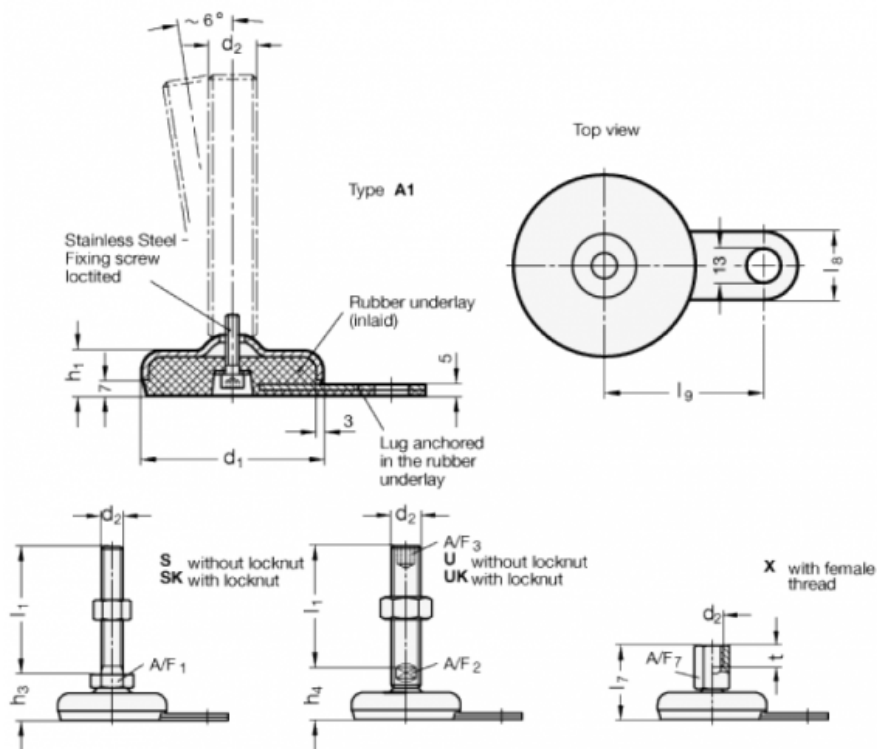

Data Sheet

Article number: 203280M1050A1S

Description: E+G levelling foot

GN 32-80-M10-50-A1-S

Note: S Without nut, External hexagon at the bottom

Measures

A/F1	=	17
d1	=	80
d2	=	M10
h1	=	20
h3	=	28
l1	=	50
l8	=	30
l9	=	70